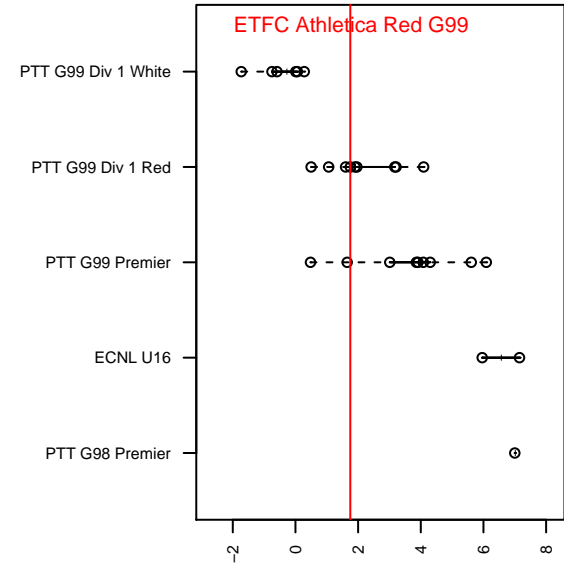

ETFC Athletica Red G99

Eugene Timbers FC
 Eugene, OR
 G99 total strength=1297
 attack=7.19 defense=4.36
 fall league = PTT G99 Div 1 Red

alt names used:
 ETFC 99 Athletica Red
 ETFC 99 Athletica Red (OR)
 ETFC Athletica Red
 ETFC 99 Athletica Red

Venues played:
 2015 Region IV Pres Cup U15
 2015 Capital Cup GU16-17 Silver
 2015 ETFC Adidas Cup U15-19
 2015 Portland Winter Showcase U16
 2015 PTT G99 Division 1 Red
 2015 OYS Presidents Cup G99

ETFC Athletica Red G99
 Dots are actual minus expected GF (blue circles) and GA (red triangles).
 Blue line is smoothed change in attack strength. Red is smoothed change in defense strength.

**attack and defense variance (black dot)
relative to other teams
and top 10 in region**

**attack and defense rating
relative to others at age
and all opponents in last 13 months**

Performance relative to 13 month average