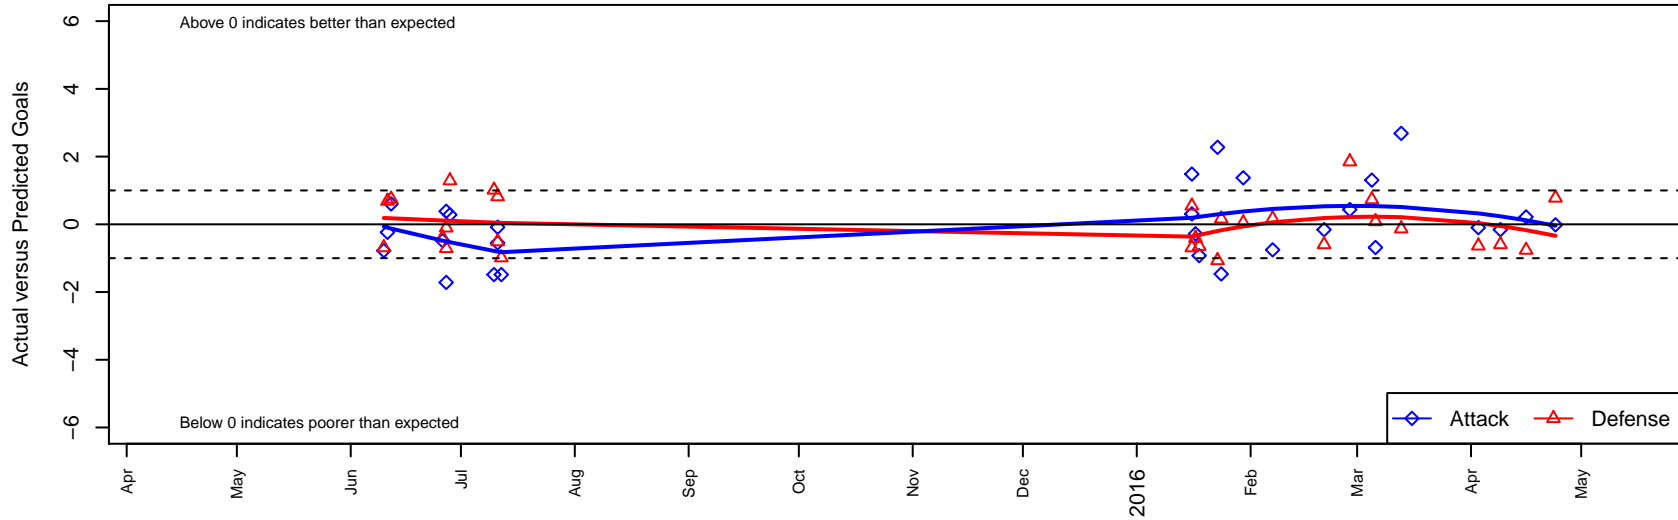

ETFC Athletica Red G99

Eugene Timbers FC
 Eugene, OR
 G99 total strength=1297
 attack=7.19 defense=4.36
 fall league = PTT G99 Div 1 Red

alt names used:
 ETFC 99 Athletica Red
 ETFC 99 Athletica Red (OR)
 ETFC Athletica Red
 ETFC 99 Athletica Red

Venues played:
 2015 Region IV Pres Cup U15
 2015 Capital Cup GU16-17 Silver
 2015 ETFC Adidas Cup U15-19
 2015 Portland Winter Showcase U16
 2015 PTT G99 Division 1 Red
 2015 OYS Presidents Cup G99

ETFC Athletica Red G99
 Dots are actual minus expected GF (blue circles) and GA (red triangles).
 Blue line is smoothed change in attack strength. Red is smoothed change in defense strength.

**attack and defense variance (black dot)
relative to other teams
and top 10 in region**

**attack and defense rating
relative to others at age
and all opponents in last 13 months**

Performance relative to 13 month average